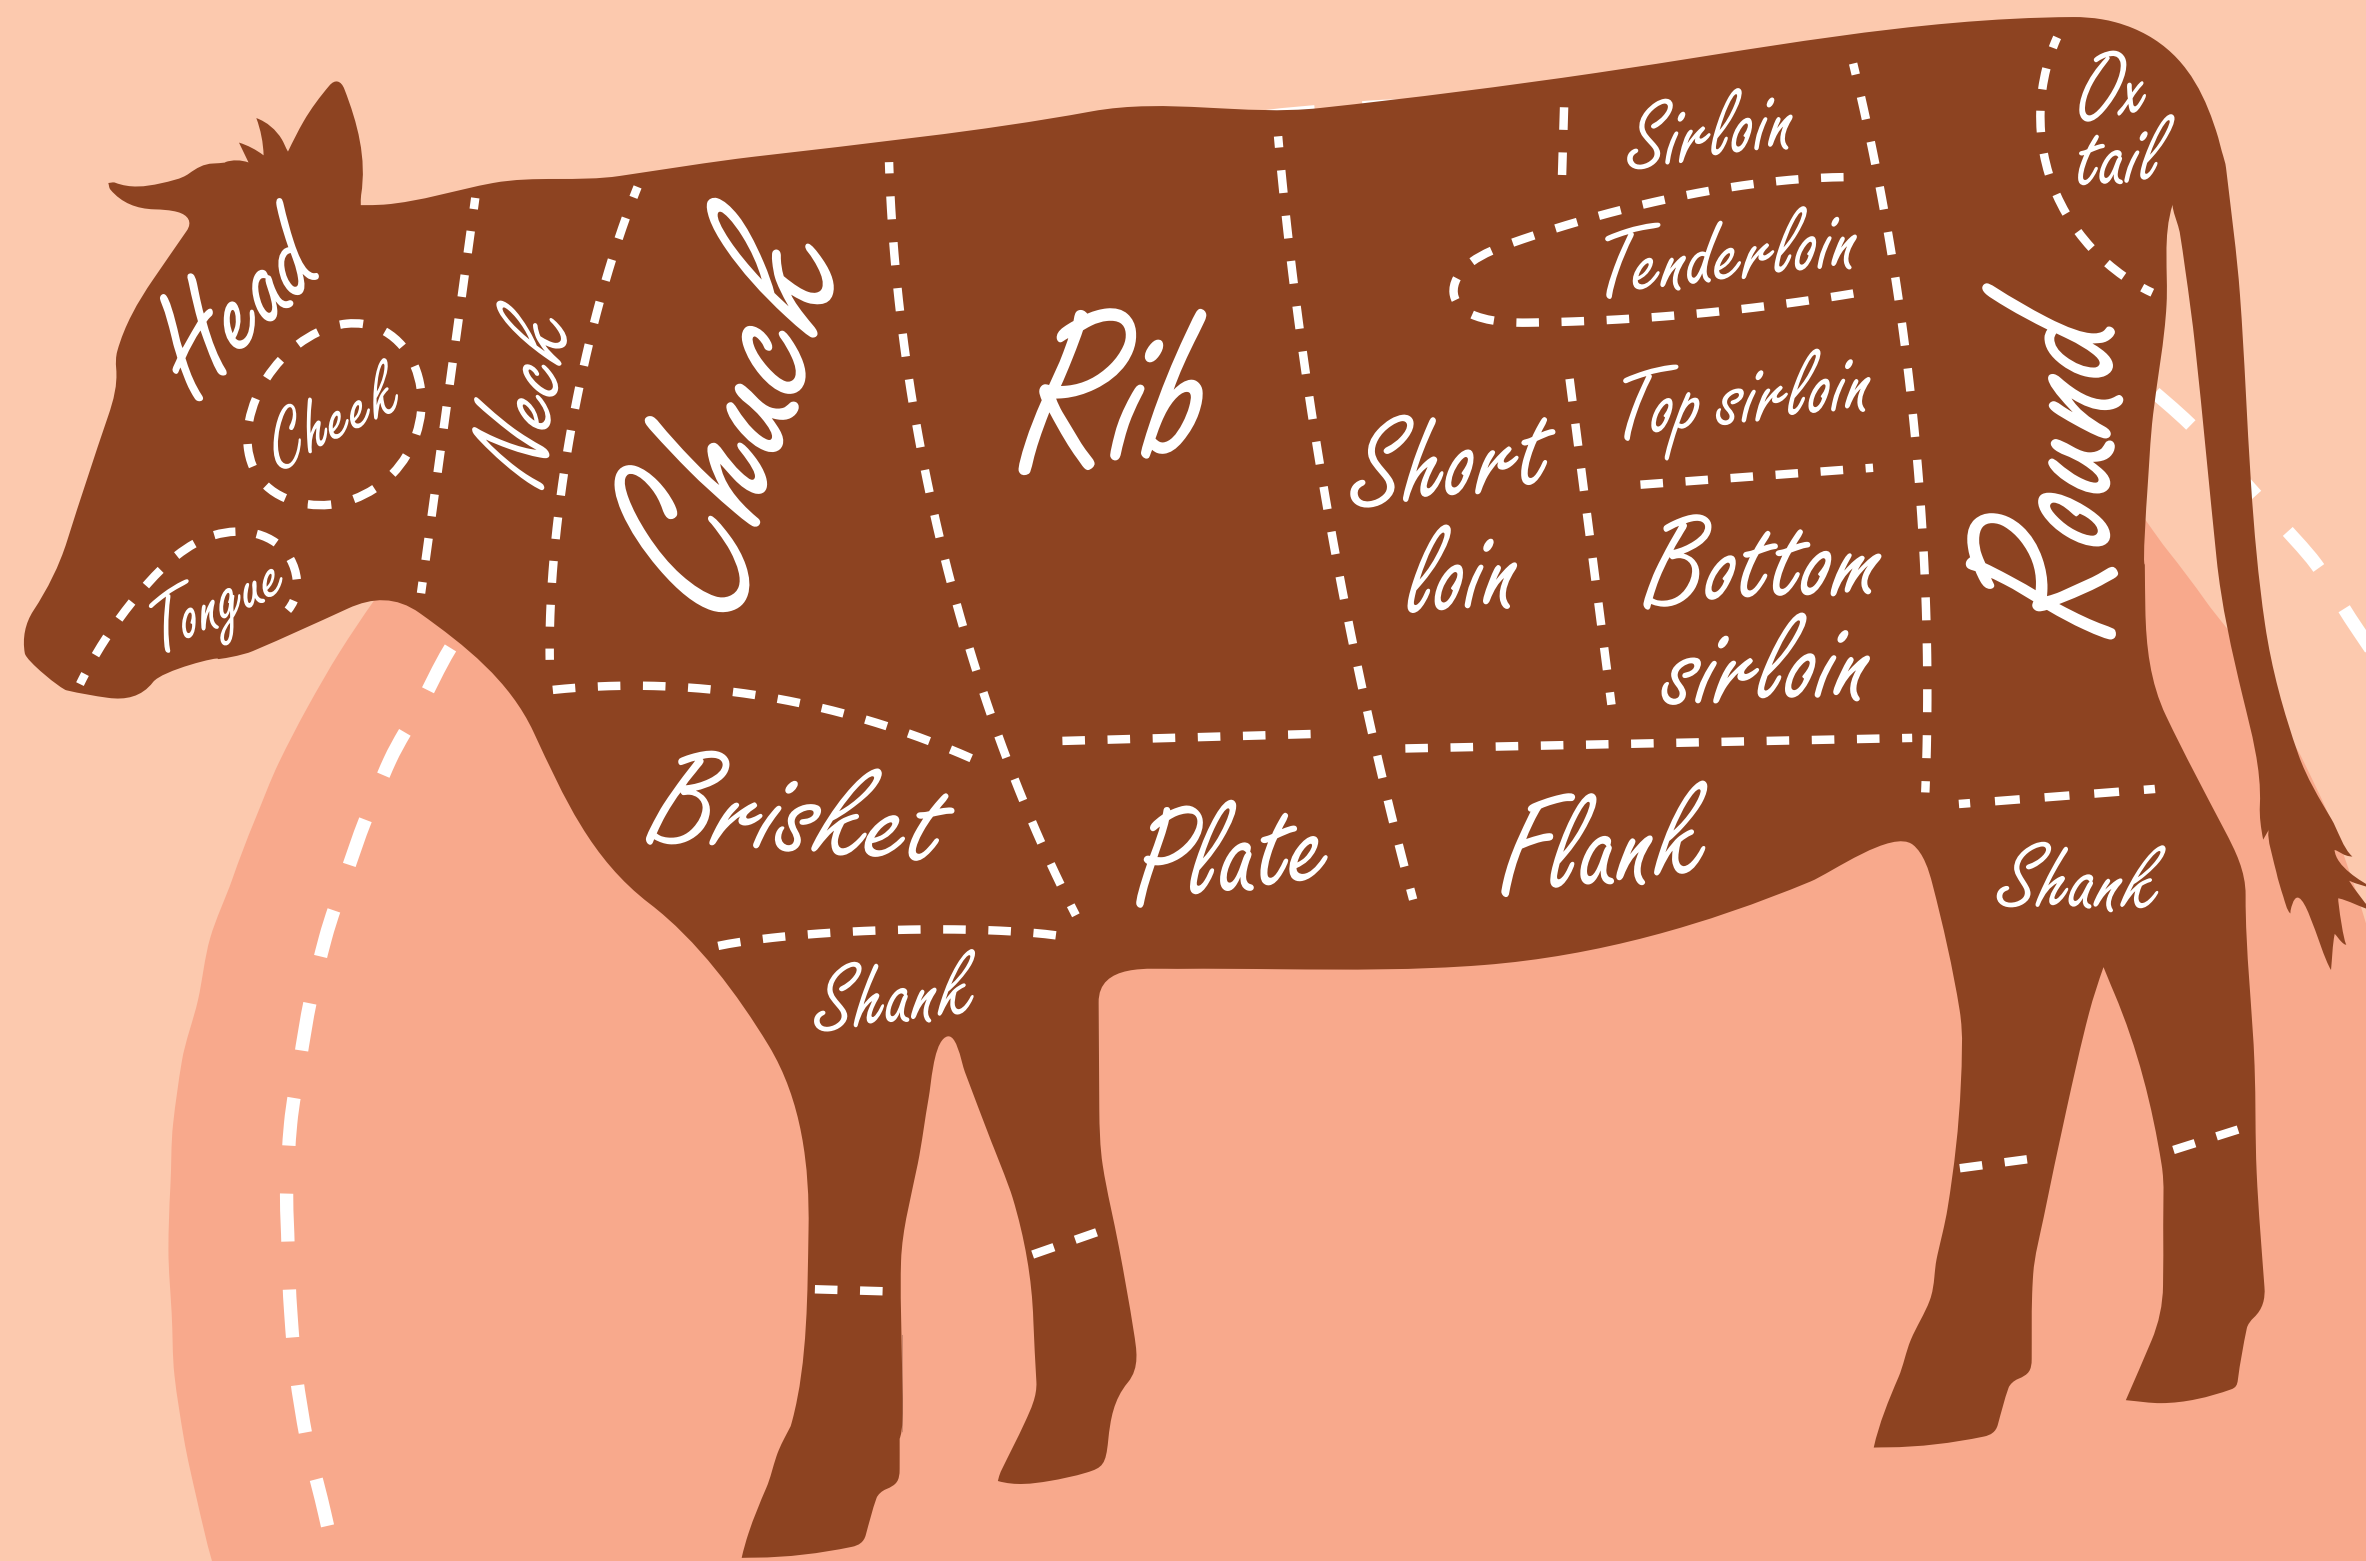

Kansas

Harvest of the Month

# BEEF

January